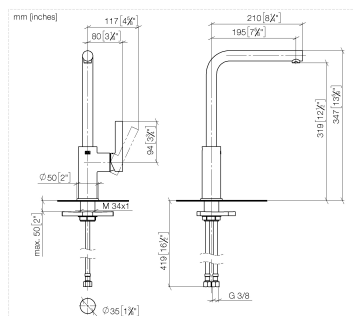

## DORNBACHT PIUR Single-lever mixer - Chrome

---

33 900 210

- 195mm projection
- max. flow 6.7 l/min at 3 bar flow pressure
- pivotable spout 360°
- air-enriched flow

	Chrome	33 900 210-00
	Soft Black	33 900 210-69
	Brushed Nickel	33 900 210-70

## DORNBRACHT PIUR Single-lever mixer - Chrome

33 900 210

### Flow rate chart

### Certificates

ACS\_23 ACC NY      AbP\_10137.  
306.

**DORNBACHT PIUR Single-lever mixer - Chrome**

33 900 210

Parts for other finishes can be found here: [Soft Black](#)

**Spare parts list**

No.	Item Number	Name	Quantity used	Delivery time
1	90 28 22 380 00-00	spout	1	2
2	90 30 30 100 00 90	screw	1	2
3	90 15 05 060 00 90	cartridge	1	2
4	90 28 30 011 00-00	cover	1	2
5	90 20 21 001 00-00	handle	1	2
6	90 27 21 001 00-00	rosette	1	2
7	90 30 01 200 00 90	shaft	1	2
8	90 23 10 003 00 90	fixing set	1	2
9	04 30 04 101 00 90	hose	1	2