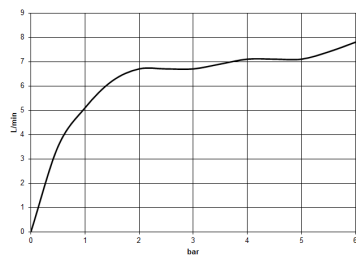

## DORNBACHT PIUR Single-lever mixer - Chrome

---

33 900 210

- 195mm projection
- max. flow 6.7 l/min at 3 bar flow pressure
- pivotable spout 360°
- air-enriched flow

	Chrome	33 900 210-00
	Soft Black	33 900 210-69
	Brushed Nickel	33 900 210-70

## DORNBRACHT PIUR Single-lever mixer - Chrome

33 900 210

### Flow rate chart