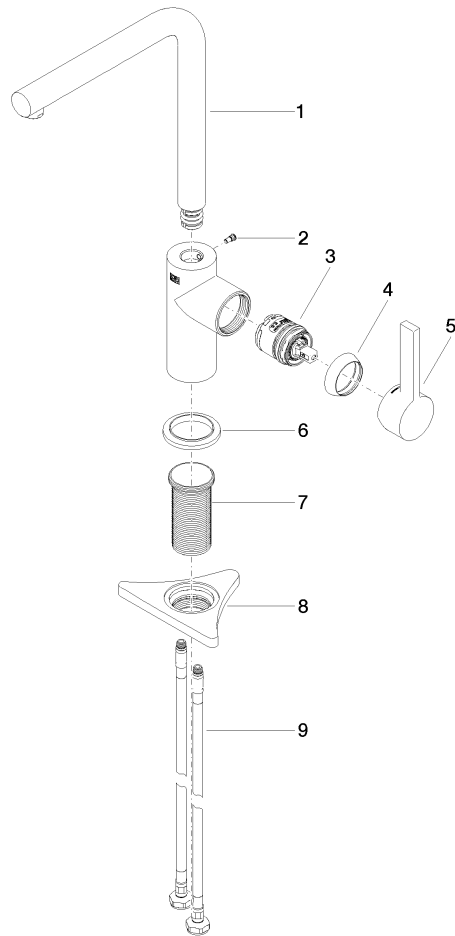

## DORNBACHT PIUR Single-lever mixer - Chrome

---

33 900 210

- 195mm projection
- max. flow 6.7 l/min at 3 bar flow pressure
- pivotable spout 360°
- air-enriched flow

	Chrome	33 900 210-00
	Soft Black	33 900 210-69
	Brushed Nickel	33 900 210-70

## DORNBRACHT PIUR Single-lever mixer - Chrome

33 900 210

### Flow rate chart

### Certificates

ACS\_23 ACC NY      AbP\_10137.  
306.

**DORNBACHT PIUR Single-lever mixer - Chrome**

33 900 210

Parts for other finishes can be found here: [Soft Black](#)

**Spare parts list**

No.	Item Number	Name	Quantity used	Delivery time
1	90 28 22 380 00-00	spout	1	2
2	90 30 30 100 00 90	screw	1	2
3	90 15 05 060 00 90	cartridge	1	2
4	90 28 30 011 00-00	cover	1	2
5	90 20 21 001 00-00	handle	1	2
6	90 27 21 001 00-00	rosette	1	2
7	90 30 01 200 00 90	shaft	1	2
8	90 23 10 003 00 90	fixing set	1	2
9	04 30 04 101 00 90	hose	1	2